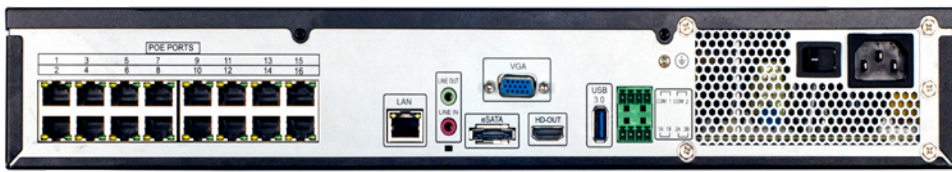

## Network Video Recorder

3212-8000 Front

3212-8000 Rear

The 3212-8000 can process up to 20 face pictures per second allowing for a steady stream of scans in rapid succession.

Offered in a 3TB and 6TB option the flexible storage options will allow you to store as much or a little footage as you desire. The integrated Power over Ethernet (PoE) switch allows for a quick, simple, and effortless installation between the camera and the AI NVR.

When used as a workstation the 3212-8000 serves as the main processing unit for thermal cameras that offers temperature reports and ways to viewing capabilities. The HDMI and USB connections allow for the 3212-8000 to function as a monitoring station for system operators.